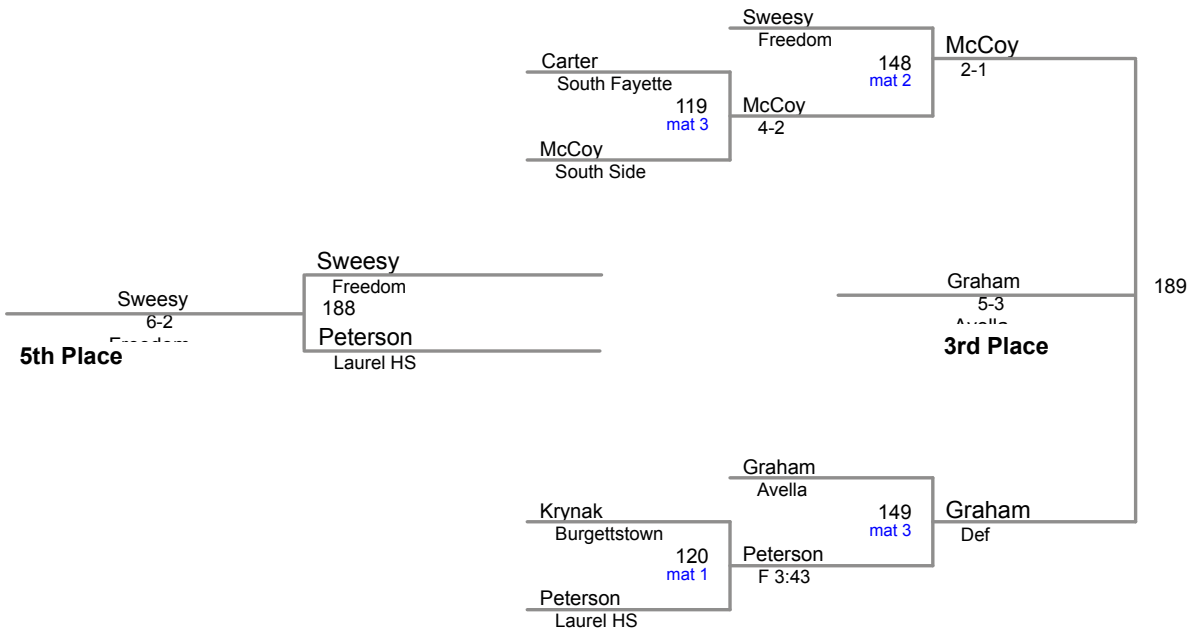

2015 WPIAL
Section 1AA

220 Lbs