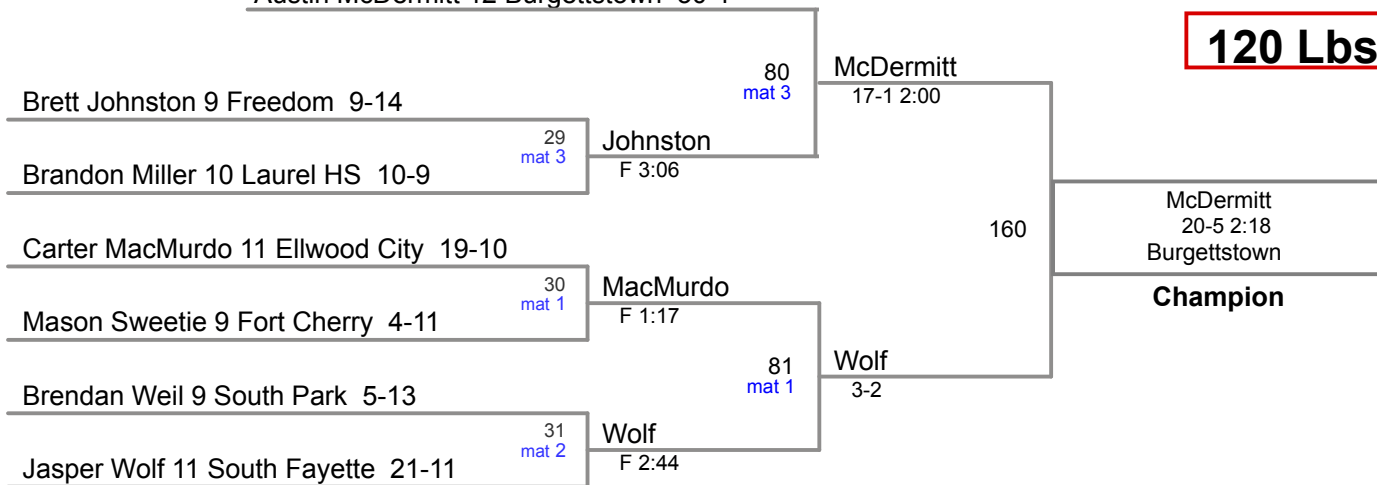

**106 Lbs**

2015 WPIAL  
Section 1AA

**113 Lbs**

loser of bout 24

2015 WPIAL  
Section 1AA

**120 Lbs**

Austin McDermitt 12 Burgettstown 30-1

loser of bout 28

**160 Lbs**

2015 WPIAL  
Section 1AA

**170 Lbs**

2015 WPIAL  
Section 1AA

**182 Lbs**

2015 WPIAL  
Section 1AA

**195 Lbs**

loser of bout 61