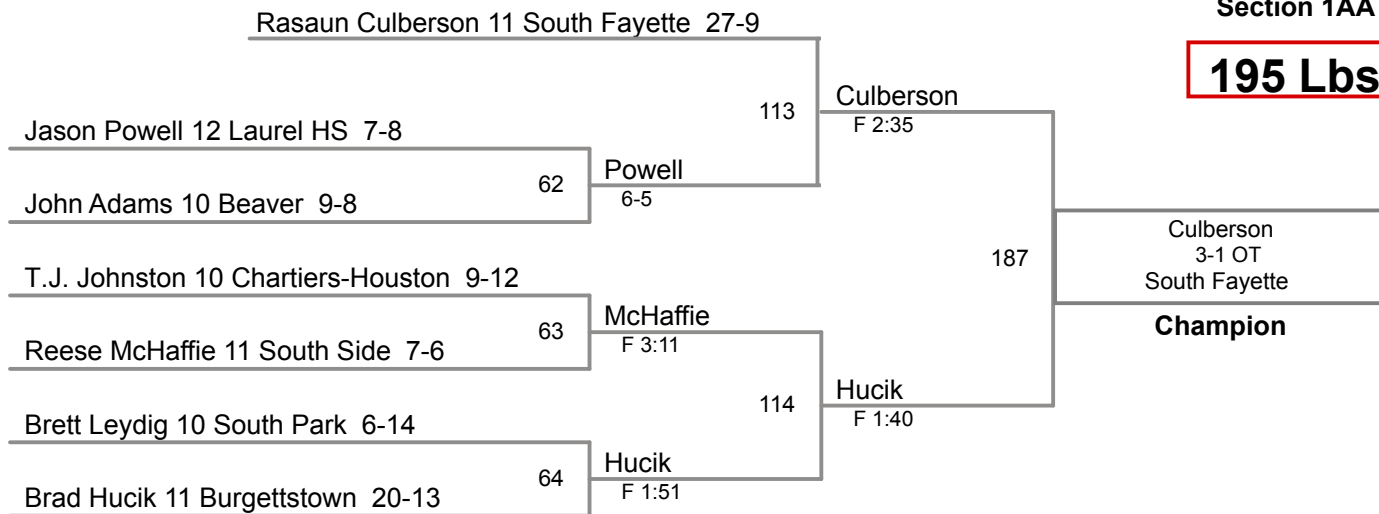

**160 Lbs**

2015 WPIAL  
Section 1AA

**170 Lbs**

2015 WPIAL  
Section 1AA

**182 Lbs**

2015 WPIAL  
Section 1AA

**195 Lbs**

loser of bout 61