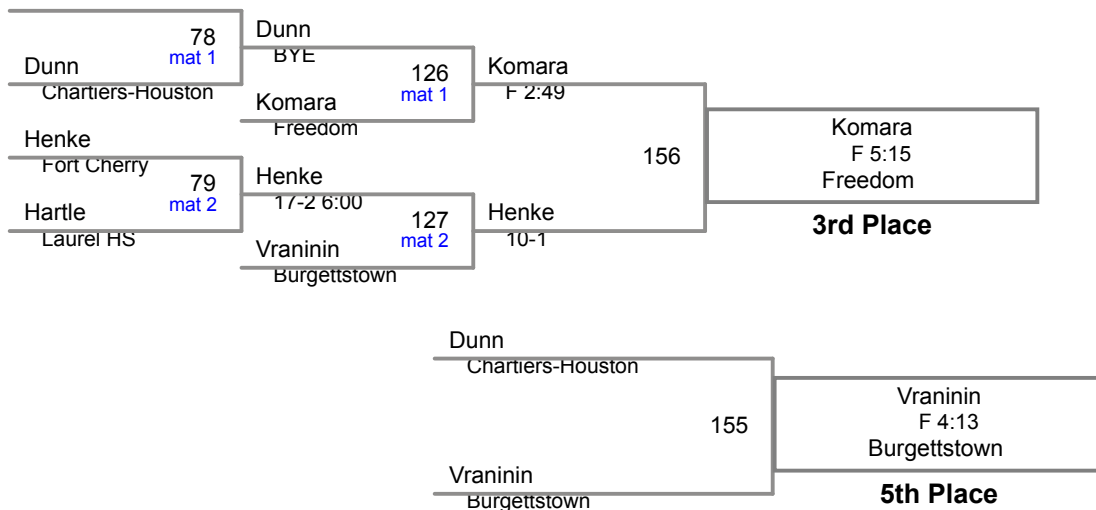

**106 Lbs**

2015 WPIAL  
Section 1AA

**113 Lbs**

loser of bout 24

2015 WPIAL  
Section 1AA

**120 Lbs**

Austin McDermitt 12 Burgettstown 30-1

loser of bout 28

2015 WPIAL  
Section 1AA

**126 Lbs**

**132 Lbs**

2015 WPIAL  
Section 1AA

**145 Lbs**

2015 WPIAL  
Section 1AA

**152 Lbs**

2015 WPIAL  
Section 1AA

**160 Lbs**

2015 WPIAL  
Section 1AA

**170 Lbs**

2015 WPIAL  
Section 1AA

**182 Lbs**

2015 WPIAL  
Section 1AA

**195 Lbs**

loser of bout 61