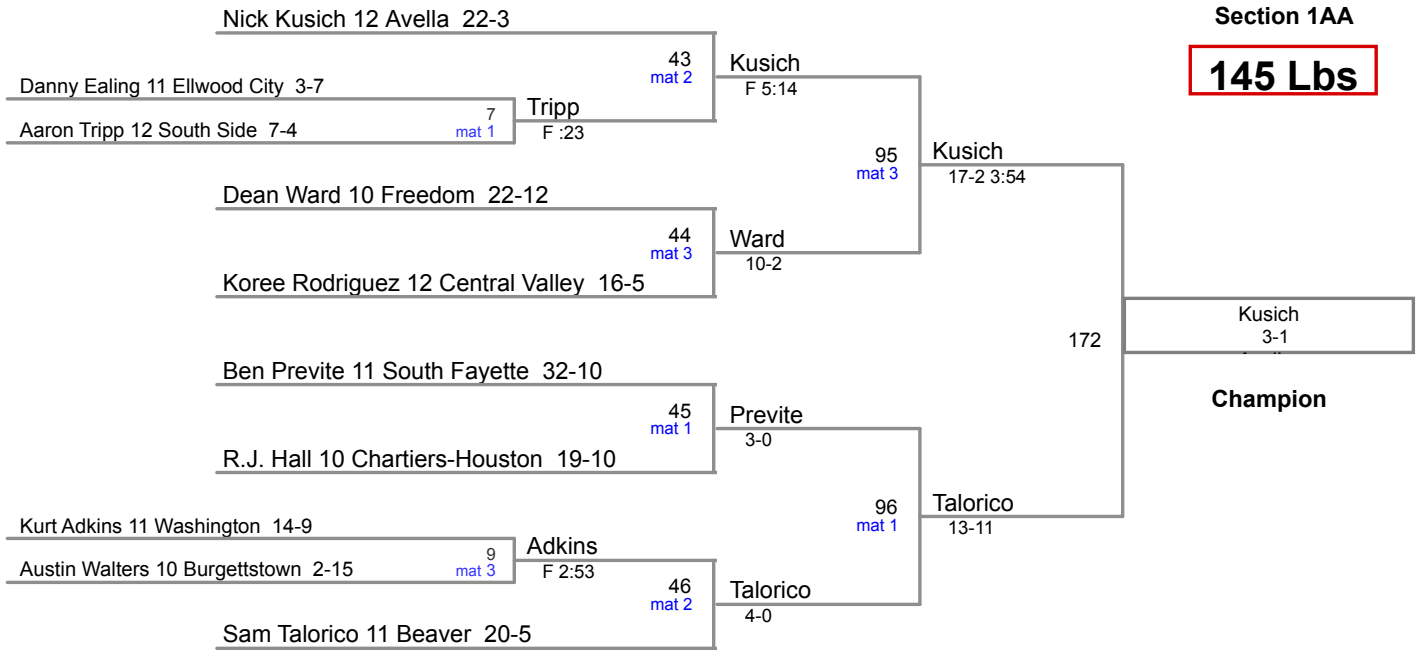

2015 WPIAL  
Section 1AA

**126 Lbs**

**132 Lbs**

2015 WPIAL  
Section 1AA

**145 Lbs**

2015 WPIAL  
Section 1AA

**152 Lbs**

2015 WPIAL  
Section 1AA

**160 Lbs**

2015 WPIAL  
Section 1AA

**170 Lbs**

2015 WPIAL  
Section 1AA

**182 Lbs**

2015 WPIAL  
Section 1AA

**195 Lbs**

loser of bout 61