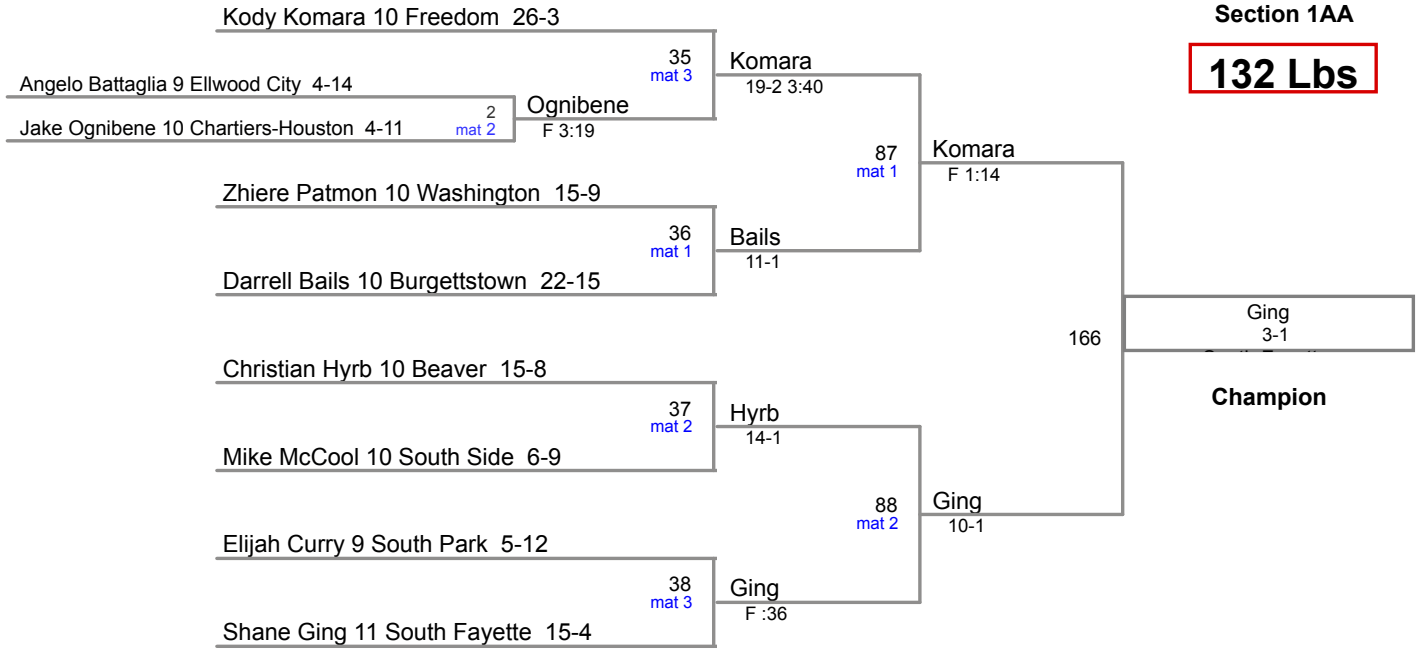

**106 Lbs**

2015 WPIAL  
Section 1AA

**113 Lbs**

loser of bout 24

2015 WPIAL  
Section 1AA

**120 Lbs**

Austin McDermitt 12 Burgettstown 30-1

loser of bout 28

2015 WPIAL  
Section 1AA

**126 Lbs**

**132 Lbs**

2015 WPIAL  
Section 1AA

**145 Lbs**

2015 WPIAL  
Section 1AA

**152 Lbs**

2015 WPIAL  
Section 1AA

**160 Lbs**

2015 WPIAL  
Section 1AA

**170 Lbs**

2015 WPIAL  
Section 1AA

**182 Lbs**

2015 WPIAL  
Section 1AA

**195 Lbs**

loser of bout 61