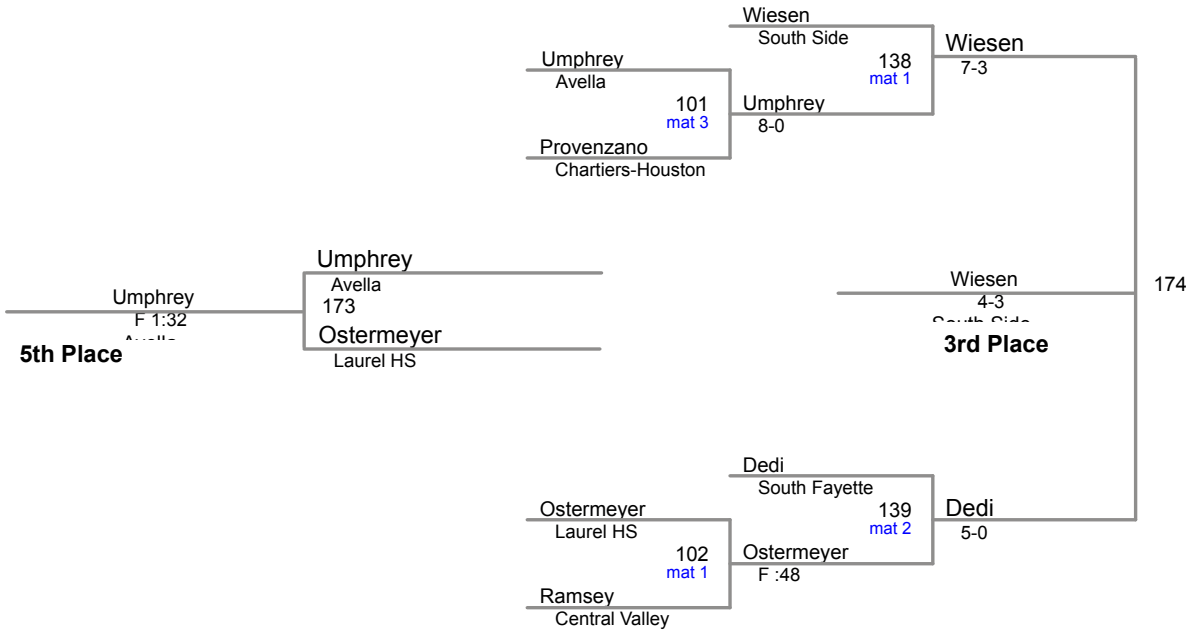

2015 WPIAL  
Section 1AA

**126 Lbs**

**132 Lbs**

2015 WPIAL  
Section 1AA

**145 Lbs**

2015 WPIAL  
Section 1AA

**152 Lbs**

2015 WPIAL  
Section 1AA

**160 Lbs**

2015 WPIAL  
Section 1AA

**170 Lbs**

2015 WPIAL  
Section 1AA

**182 Lbs**

2015 WPIAL  
Section 1AA

**195 Lbs**

loser of bout 61