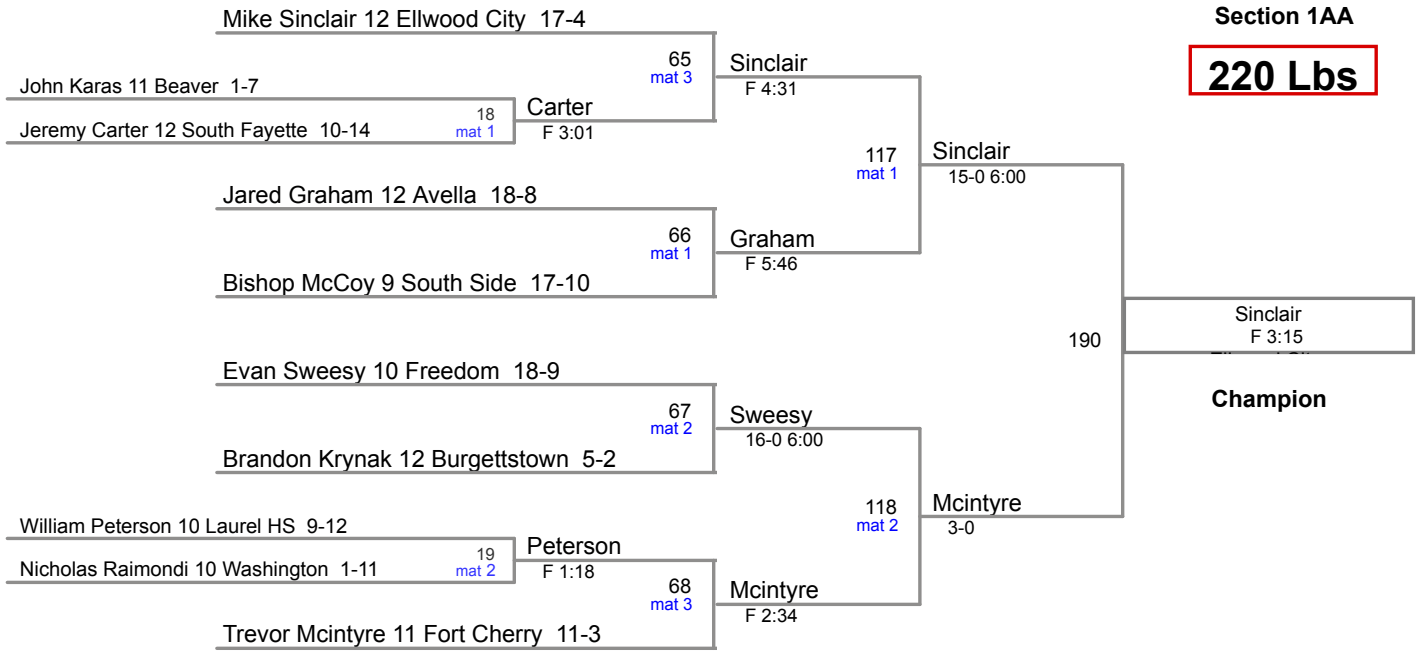

2015 WPIAL
Section 1AA

220 Lbs