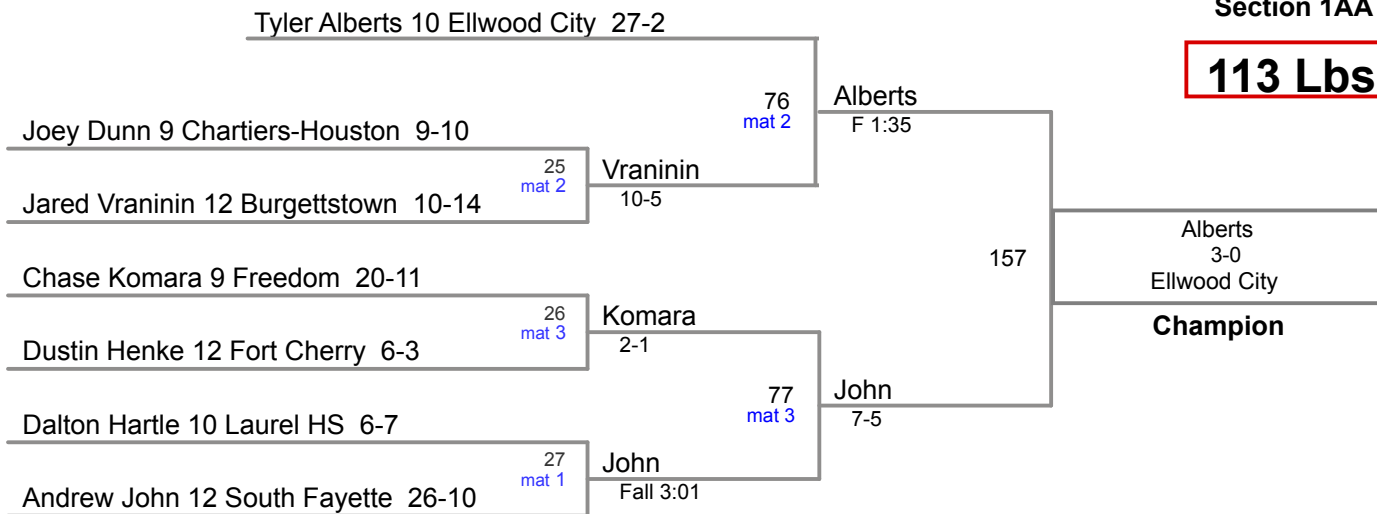

**106 Lbs**

2015 WPIAL  
Section 1AA

**113 Lbs**

loser of bout 24

2015 WPIAL  
Section 1AA

**120 Lbs**

Austin McDermitt 12 Burgettstown 30-1

loser of bout 28

2015 WPIAL  
Section 1AA

**126 Lbs**

**132 Lbs**

2015 WPIAL  
Section 1AA

**145 Lbs**

2015 WPIAL  
Section 1AA

**152 Lbs**

2015 WPIAL  
Section 1AA

**160 Lbs**

2015 WPIAL  
Section 1AA

**170 Lbs**

2015 WPIAL  
Section 1AA

**182 Lbs**

2015 WPIAL  
Section 1AA

**195 Lbs**

loser of bout 61