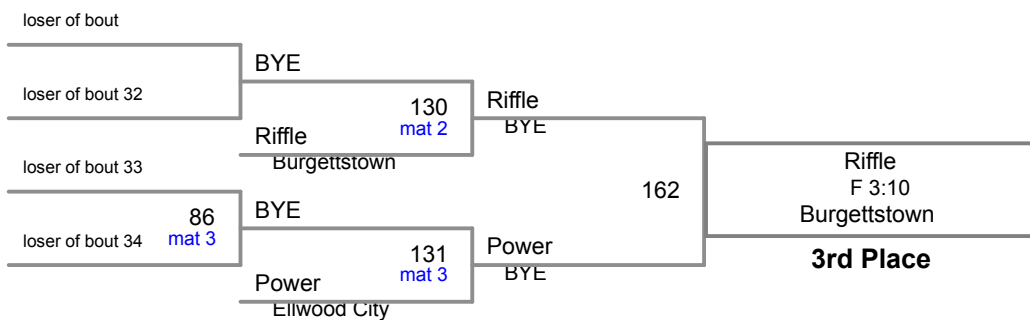

**106 Lbs**

2015 WPIAL  
Section 1AA

**113 Lbs**

loser of bout 24

2015 WPIAL  
Section 1AA

**120 Lbs**

Austin McDermitt 12 Burgettstown 30-1

loser of bout 28

2015 WPIAL  
Section 1AA

**126 Lbs**

**132 Lbs**

2015 WPIAL  
Section 1AA

**145 Lbs**

2015 WPIAL  
Section 1AA

**152 Lbs**

2015 WPIAL  
Section 1AA