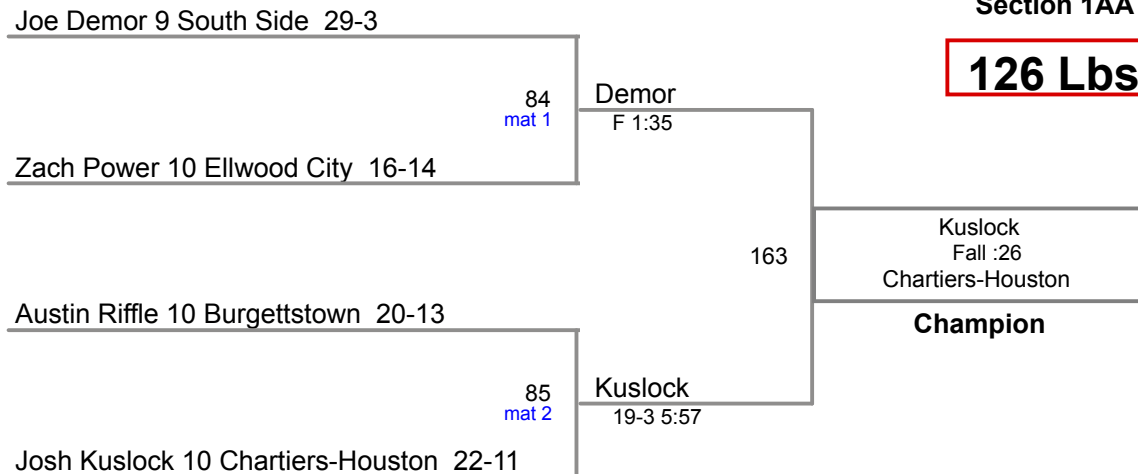

**106 Lbs**

2015 WPIAL  
Section 1AA

**113 Lbs**

loser of bout 24

2015 WPIAL  
Section 1AA

**120 Lbs**

Austin McDermitt 12 Burgettstown 30-1

loser of bout 28

2015 WPIAL  
Section 1AA

**126 Lbs**

**132 Lbs**

2015 WPIAL  
Section 1AA

**145 Lbs**

2015 WPIAL  
Section 1AA

**152 Lbs**

2015 WPIAL  
Section 1AA

**160 Lbs**

2015 WPIAL  
Section 1AA

**170 Lbs**

2015 WPIAL  
Section 1AA

**182 Lbs**

2015 WPIAL  
Section 1AA

**195 Lbs**

loser of bout 61