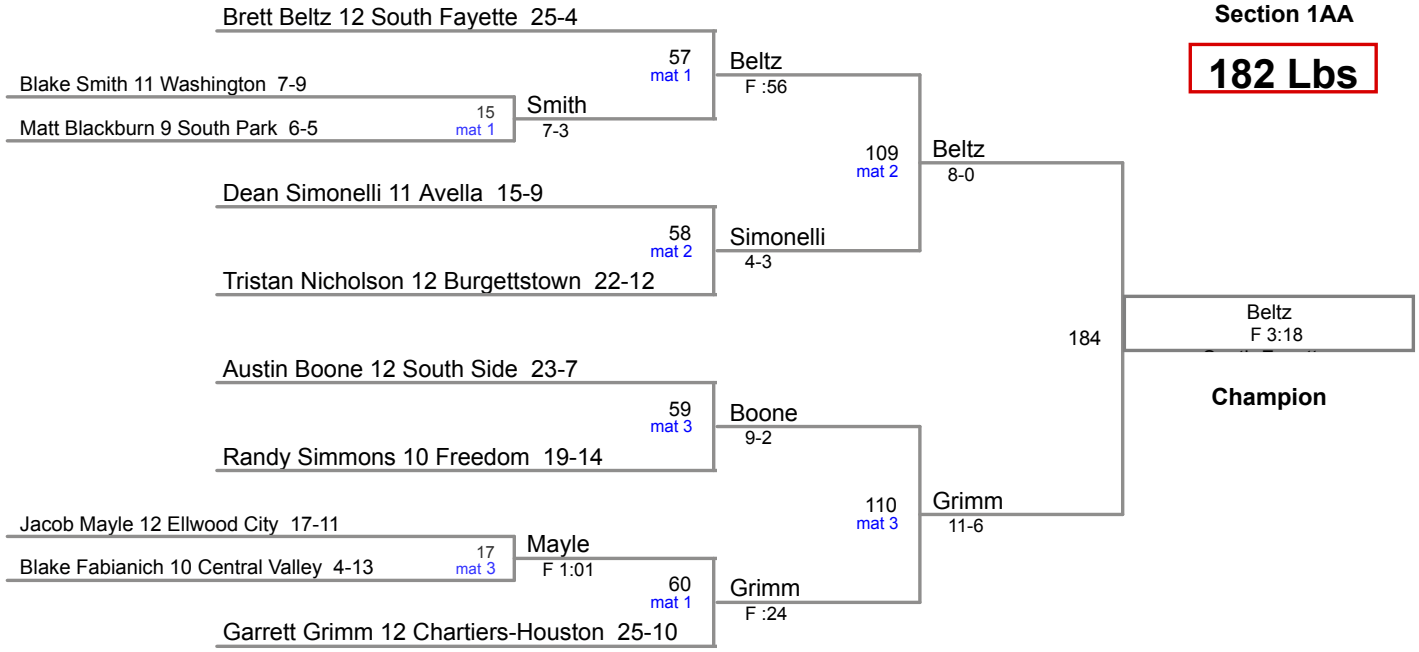

**160 Lbs**

2015 WPIAL  
Section 1AA

**170 Lbs**

2015 WPIAL  
Section 1AA

**182 Lbs**

2015 WPIAL  
Section 1AA

**195 Lbs**

loser of bout 61