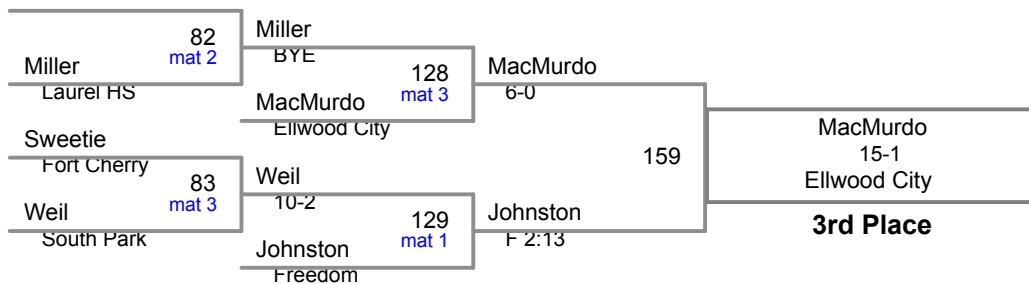

**106 Lbs**

2015 WPIAL  
Section 1AA

**113 Lbs**

loser of bout 24

2015 WPIAL  
Section 1AA

**120 Lbs**

Austin McDermitt 12 Burgettstown 30-1

loser of bout 28

2015 WPIAL  
Section 1AA

**126 Lbs**

**132 Lbs**

2015 WPIAL  
Section 1AA

**145 Lbs**

2015 WPIAL  
Section 1AA

**152 Lbs**

2015 WPIAL  
Section 1AA

**160 Lbs**

2015 WPIAL  
Section 1AA

**170 Lbs**

2015 WPIAL  
Section 1AA

**182 Lbs**

2015 WPIAL  
Section 1AA

**195 Lbs**

loser of bout 61