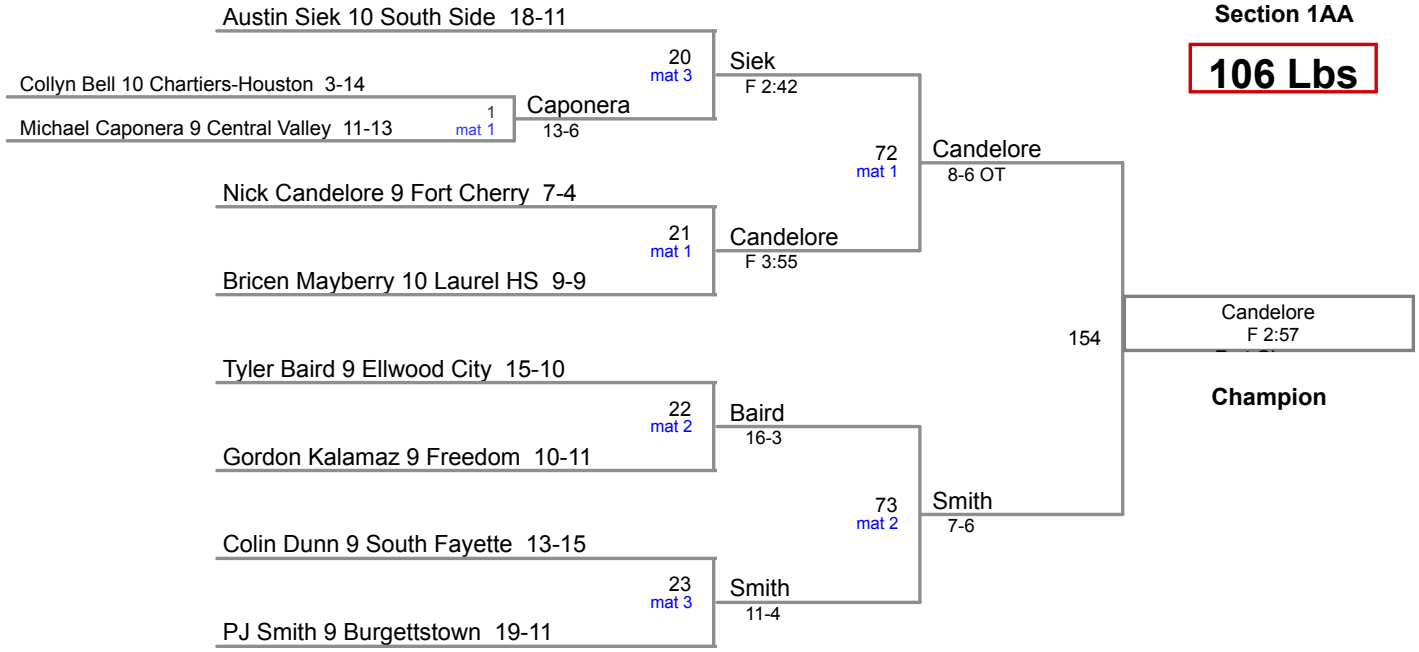

**106 Lbs**

2015 WPIAL  
Section 1AA

**113 Lbs**

loser of bout 24

2015 WPIAL  
Section 1AA

**120 Lbs**

Austin McDermitt 12 Burgettstown 30-1

loser of bout 28

2015 WPIAL  
Section 1AA

**126 Lbs**

**132 Lbs**

2015 WPIAL  
Section 1AA

**145 Lbs**

2015 WPIAL  
Section 1AA

**152 Lbs**

2015 WPIAL  
Section 1AA

**160 Lbs**

2015 WPIAL  
Section 1AA

**170 Lbs**

2015 WPIAL  
Section 1AA

**182 Lbs**

2015 WPIAL  
Section 1AA

**195 Lbs**

loser of bout 61