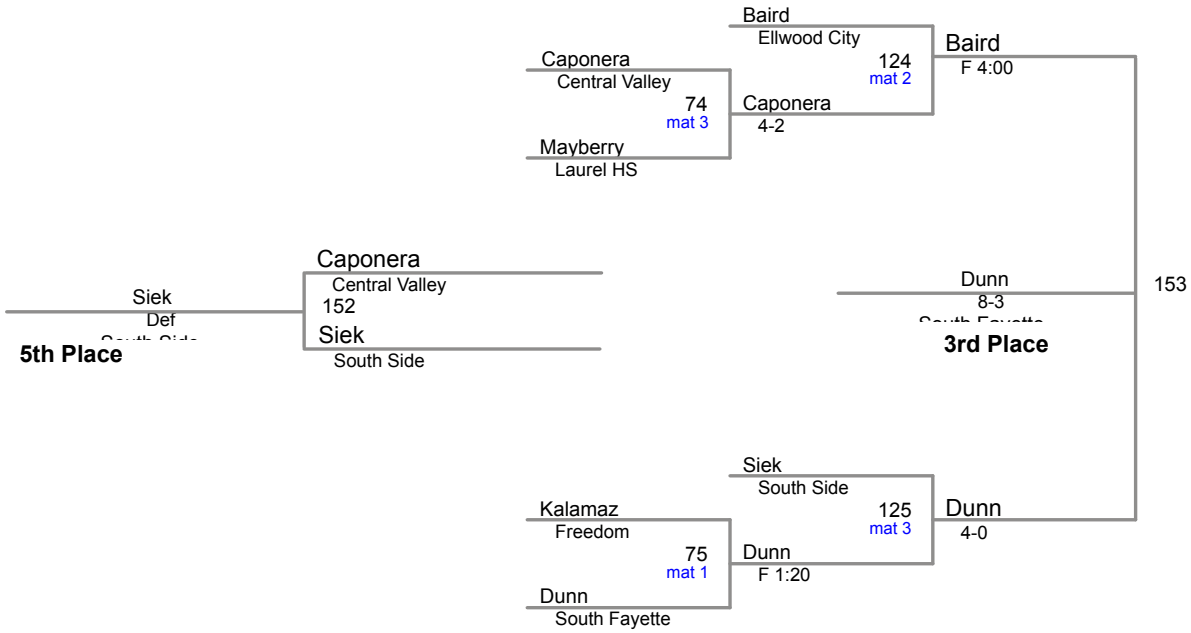

**106 Lbs**

2015 WPIAL  
Section 1AA

**113 Lbs**

loser of bout 24

2015 WPIAL  
Section 1AA

**120 Lbs**

Austin McDermitt 12 Burgettstown 30-1

loser of bout 28

**160 Lbs**

2015 WPIAL  
Section 1AA

**170 Lbs**

2015 WPIAL  
Section 1AA

**182 Lbs**

2015 WPIAL  
Section 1AA

**195 Lbs**

loser of bout 61