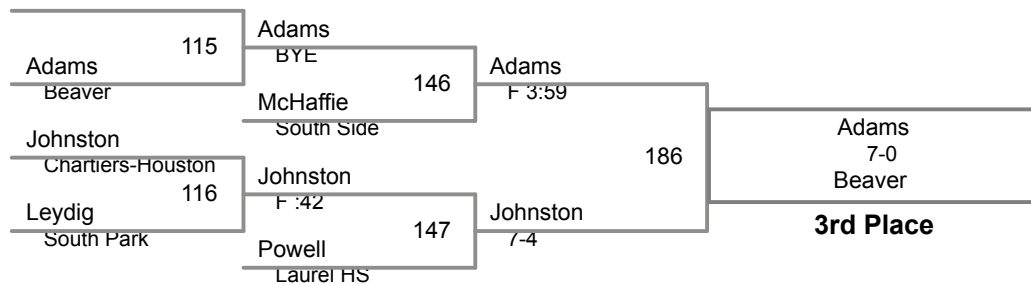

2015 WPIAL  
Section 1AA

**126 Lbs**

**132 Lbs**

2015 WPIAL  
Section 1AA

**145 Lbs**

2015 WPIAL  
Section 1AA

**152 Lbs**

2015 WPIAL  
Section 1AA

**160 Lbs**

2015 WPIAL  
Section 1AA

**170 Lbs**

2015 WPIAL  
Section 1AA

**182 Lbs**

2015 WPIAL  
Section 1AA

**195 Lbs**

loser of bout 61