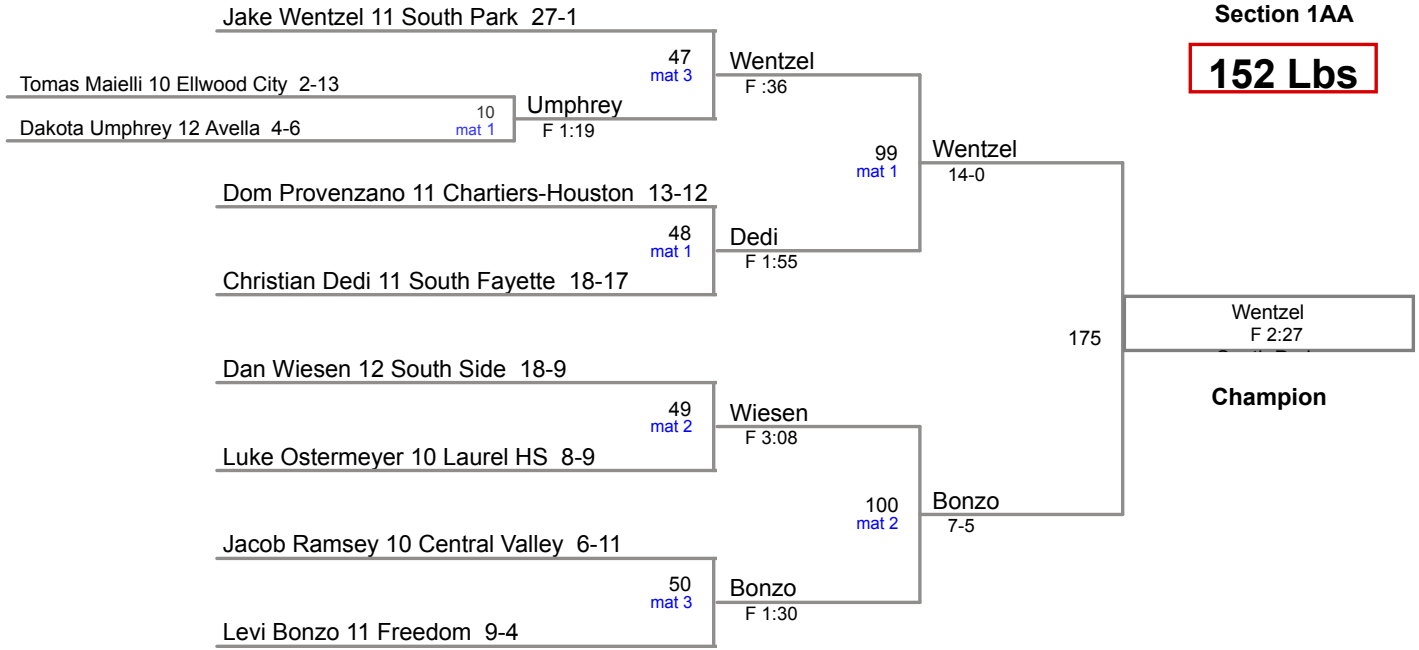

2015 WPIAL  
Section 1AA

**126 Lbs**

**132 Lbs**

2015 WPIAL  
Section 1AA

**145 Lbs**

2015 WPIAL  
Section 1AA

**152 Lbs**

2015 WPIAL  
Section 1AA

**160 Lbs**

2015 WPIAL  
Section 1AA

**170 Lbs**

2015 WPIAL  
Section 1AA

**182 Lbs**

2015 WPIAL  
Section 1AA

**195 Lbs**

loser of bout 61