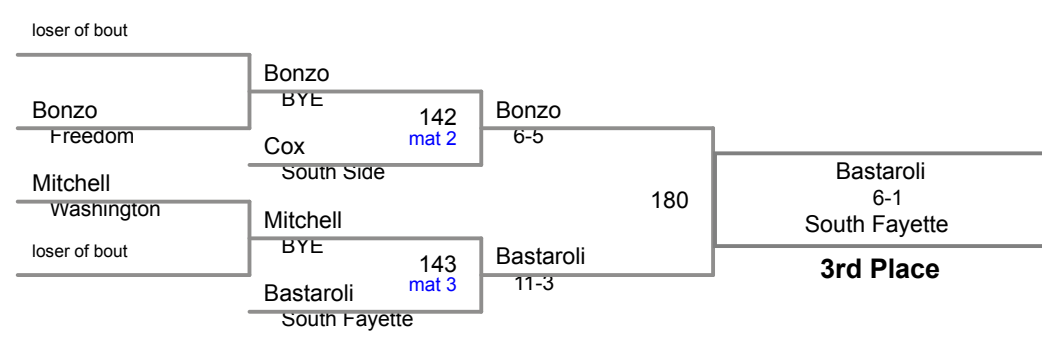

**106 Lbs**

2015 WPIAL  
Section 1AA

**113 Lbs**

loser of bout 24

2015 WPIAL  
Section 1AA

**120 Lbs**

Austin McDermitt 12 Burgettstown 30-1

loser of bout 28

2015 WPIAL  
Section 1AA

**126 Lbs**

**132 Lbs**

2015 WPIAL  
Section 1AA

**145 Lbs**

2015 WPIAL  
Section 1AA

**152 Lbs**

2015 WPIAL  
Section 1AA

**160 Lbs**

2015 WPIAL  
Section 1AA

**170 Lbs**

2015 WPIAL  
Section 1AA

**182 Lbs**

2015 WPIAL  
Section 1AA

**195 Lbs**

loser of bout 61