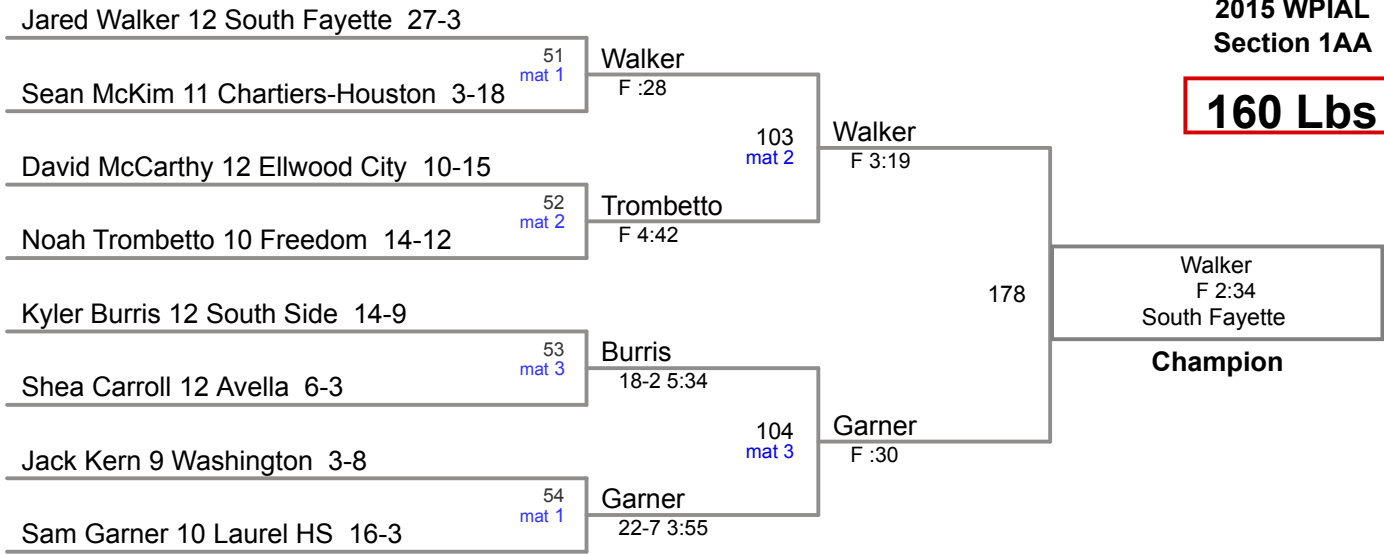

**106 Lbs**

2015 WPIAL  
Section 1AA

**113 Lbs**

loser of bout 24

2015 WPIAL  
Section 1AA

**120 Lbs**

Austin McDermitt 12 Burgettstown 30-1

loser of bout 28

2015 WPIAL  
Section 1AA

**126 Lbs**

**132 Lbs**

2015 WPIAL  
Section 1AA

**145 Lbs**

2015 WPIAL  
Section 1AA

**152 Lbs**

2015 WPIAL  
Section 1AA

**160 Lbs**

2015 WPIAL  
Section 1AA

**170 Lbs**

2015 WPIAL  
Section 1AA

**182 Lbs**

2015 WPIAL  
Section 1AA

**195 Lbs**

loser of bout 61