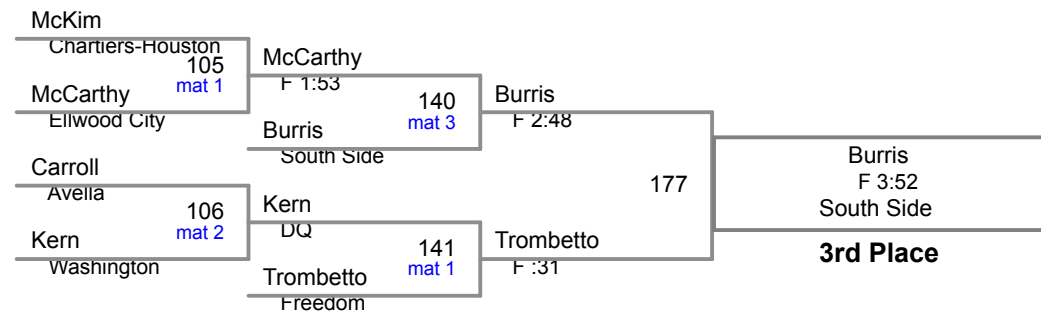

2015 WPIAL  
Section 1AA

**126 Lbs**

**132 Lbs**

2015 WPIAL  
Section 1AA

**145 Lbs**

2015 WPIAL  
Section 1AA

**152 Lbs**

2015 WPIAL  
Section 1AA

**160 Lbs**

2015 WPIAL  
Section 1AA

**170 Lbs**

2015 WPIAL  
Section 1AA

**182 Lbs**

2015 WPIAL  
Section 1AA

**195 Lbs**

loser of bout 61