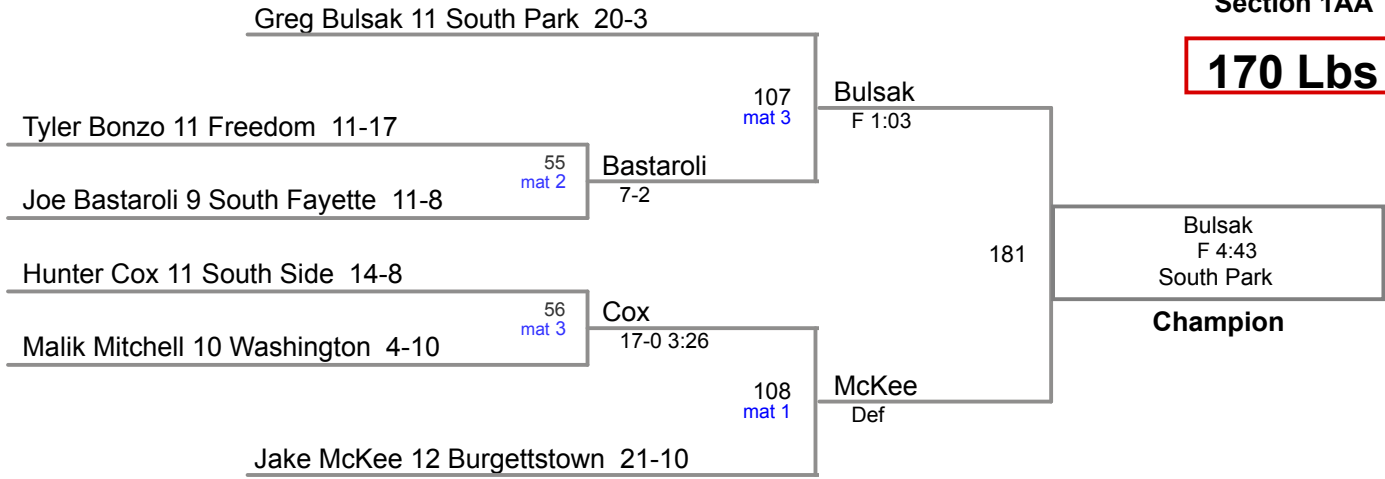

**106 Lbs**

2015 WPIAL  
Section 1AA

**113 Lbs**

loser of bout 24

2015 WPIAL  
Section 1AA

**120 Lbs**

Austin McDermitt 12 Burgettstown 30-1

loser of bout 28

2015 WPIAL  
Section 1AA

**126 Lbs**

**132 Lbs**

2015 WPIAL  
Section 1AA

**145 Lbs**

2015 WPIAL  
Section 1AA

**152 Lbs**

2015 WPIAL  
Section 1AA

**160 Lbs**

2015 WPIAL  
Section 1AA

**170 Lbs**

2015 WPIAL  
Section 1AA

**182 Lbs**

2015 WPIAL  
Section 1AA

**195 Lbs**

loser of bout 61