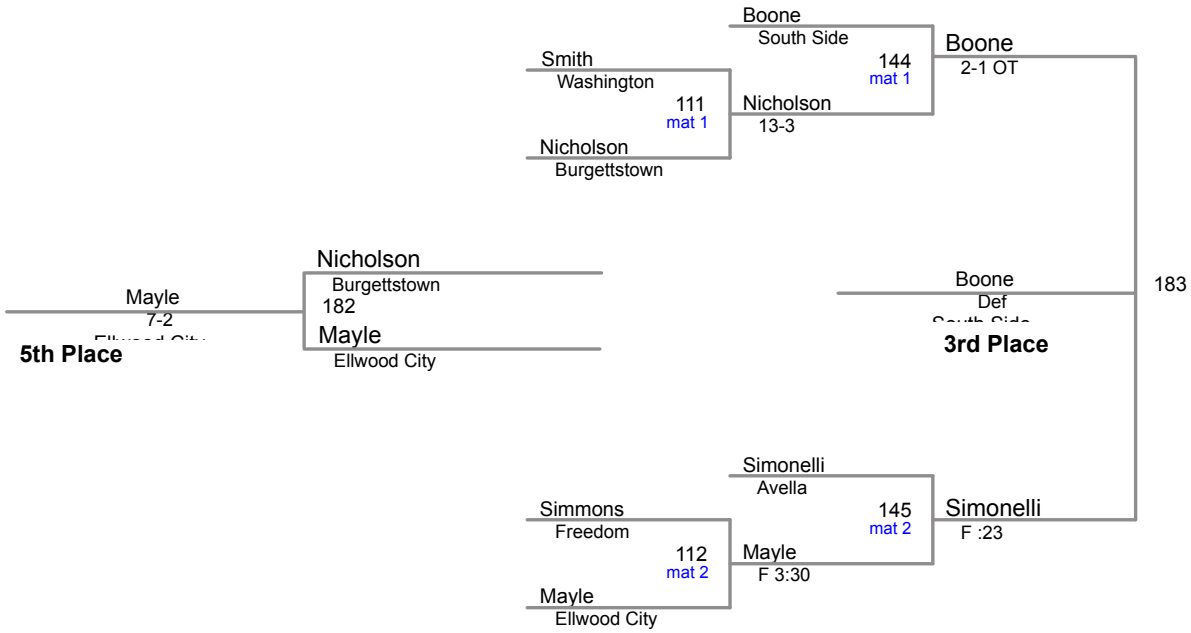

**160 Lbs**

2015 WPIAL  
Section 1AA

**170 Lbs**

2015 WPIAL  
Section 1AA

**182 Lbs**

2015 WPIAL  
Section 1AA

**195 Lbs**

loser of bout 61